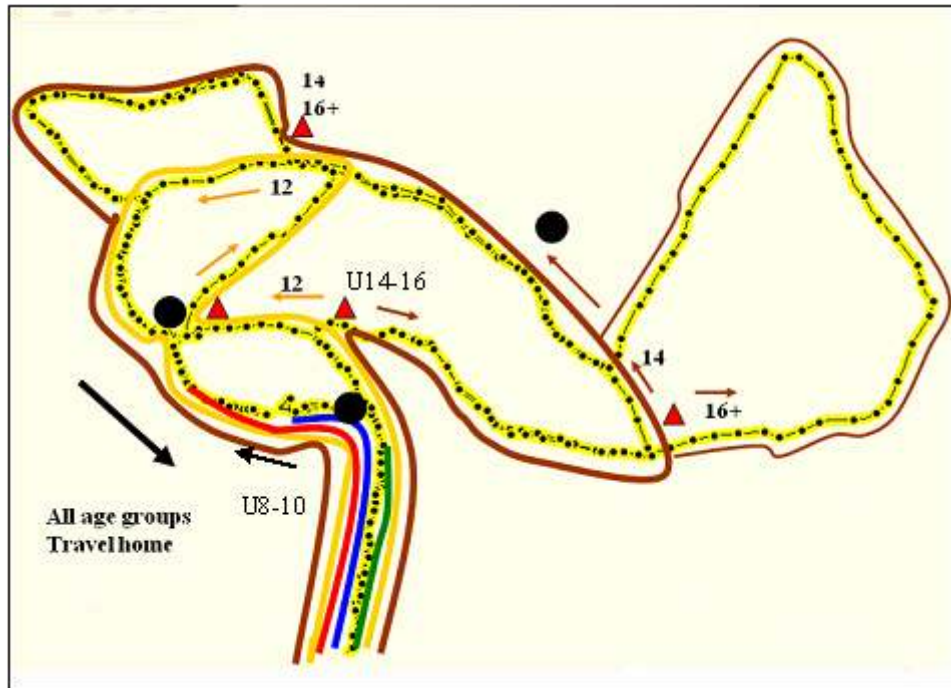

# WOODY YALOK ATHLETICS CLUB

## Club Championships Haddon Common

Under 6	500m	300m out & back
Under 8	1000m	500m out & back
Under 10	1200m	600m out & back
Under 12	2300m	1 small loop
Under 14	3500m	1 big loop
Under 16+	4900m	1 large loop

▲ Cones

● Parents