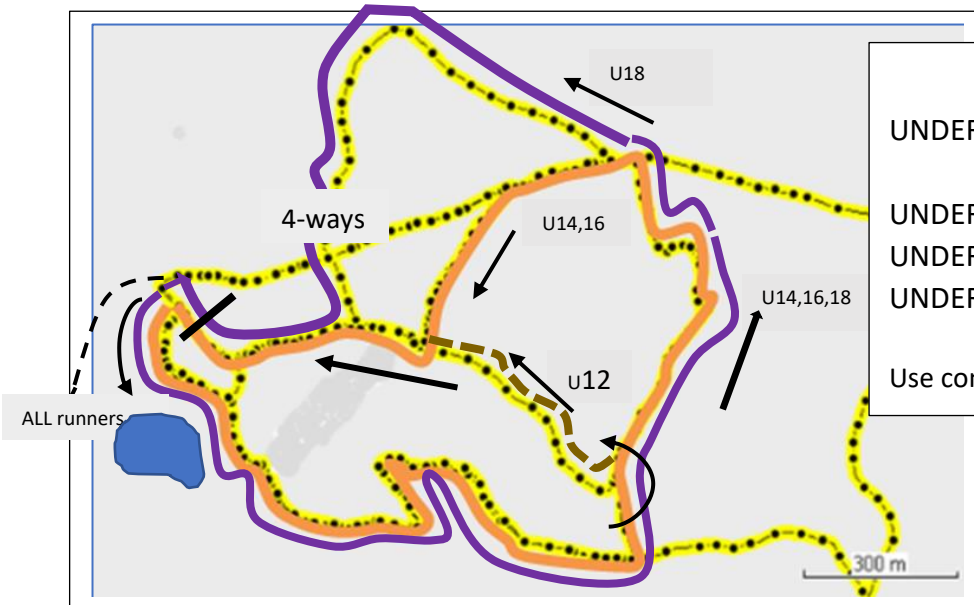

WOODY YALOAK ATHLETICS CLUB

Dam Handicap Haddon Common

Senior race

UNDER 12 2580m (orange/turnoff brown broken lines)
 UNDER 14 3500m (Orange)
 UNDER 16 3500m (Orange)
 UNDER 18 3950m (Purple)

Use cones on arrows

Junior race

UNDER 6 500m (Lap around dam loop)
 UNDER 8 1200m loop Same as u10
 UNDER 10 1200m loop Same as u8
 NOTE: Both age group courses will finish from opposite direction.

Use cones on arrows and cone around 4ways corner