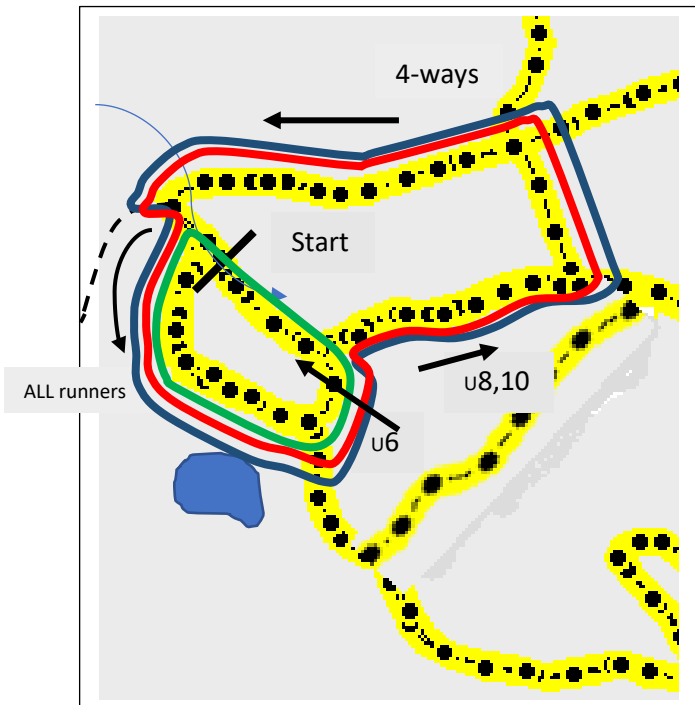

WOODY YALOAK ATHLETICS CLUB

Dam Handicap Haddon Common

Senior race

UNDER 12 2580m (orange/turnoff brown broken lines)
 UNDER 14 3500m (Orange)
 UNDER 16 3500m (Orange)
 UNDER 18 3950m (Purple)

Use cones on arrows

Junior race

UNDER 6 500m (Lap around dam loop)
 UNDER 8 1200m loop Same as u10
 UNDER 10 1200m loop Same as u8
 NOTE: Both age group courses will finish from opposite direction.

Use cones on arrows and cone around 4ways corner