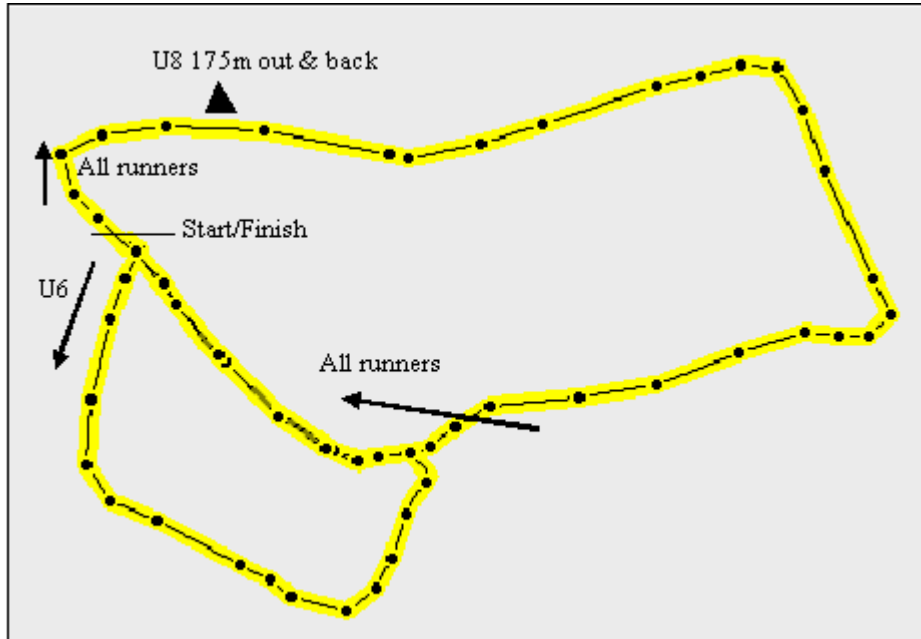

# WOODY YALOOK ATHLETICS CLUB

## Dam Handicap Haddon Common

- Under 6 500m 1 small loop
- Under 8 850m 1 small loop + 175m out & back
- Under 10 950m 1 big loop
- Under 12 1900m 2 big loop
- Under 14 2400m 2 big loop and 1 small loop
- Under 16+ 2400m 2 big loop and 1 small loop