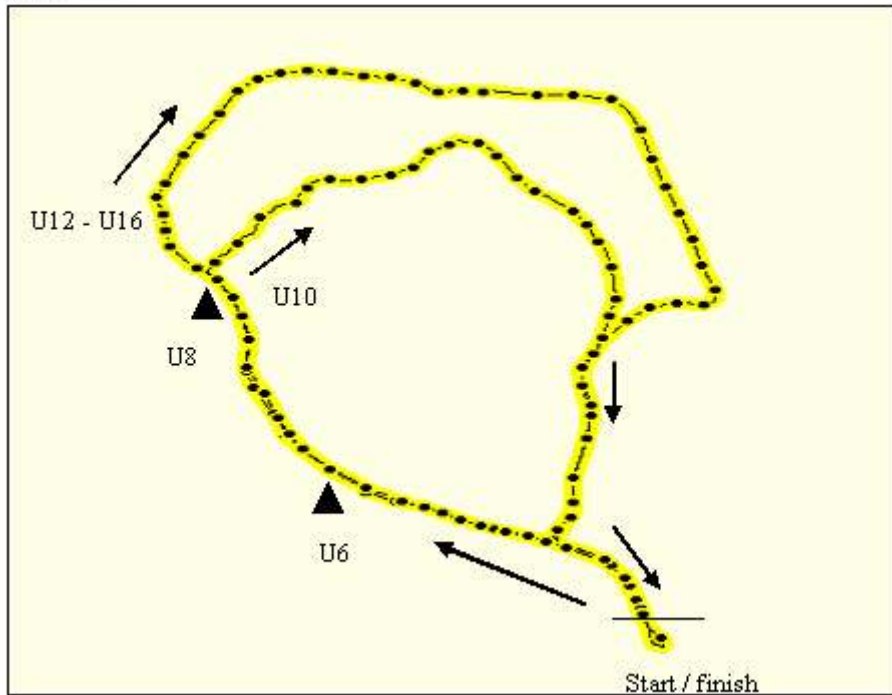

WOODY YALOK ATHLETICS CLUB

Getsom Family Handicap Piggoreet

Under 6	600m	300m out & back
Under 8	1000m	500m out & back
Under 10	1600m	1 small loop
Under 12	2600m	1 big loop
Under 14	3200m	300m out & back then 1 big loop
Under 16+	4200m	1 small loop then 1 big loop