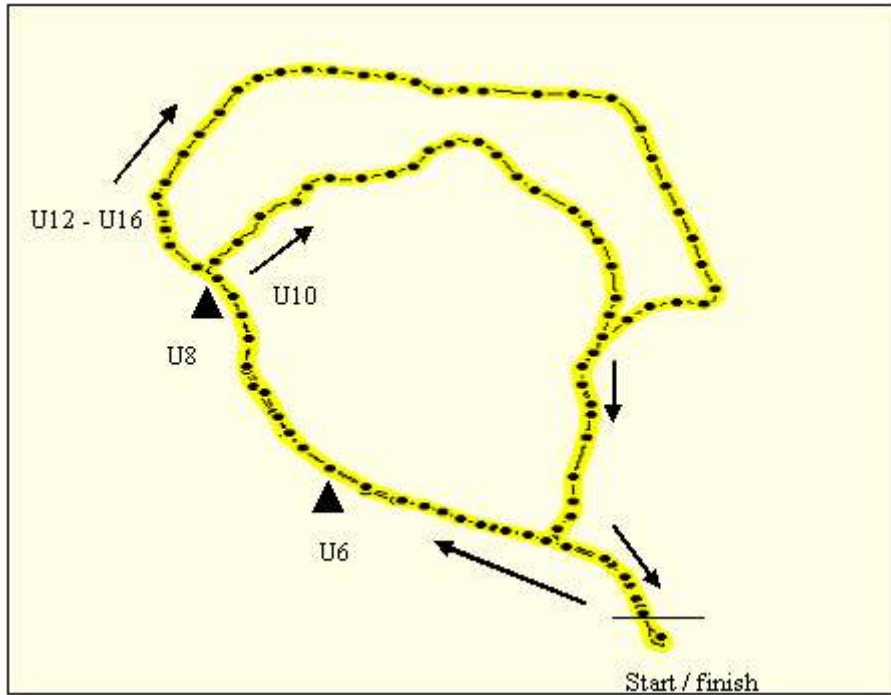

## Getsom Family Handicap Piggoreet

Under 6	600m	300m out & back
Under 8	1000m	500m out & back
Under 10	1600m	1 small loop
Under 12	2600m	1 big loop
Under 14	3200m	300m out & back then 1 big loop
Under 16+	4200m	1 small loop then 1 big loop