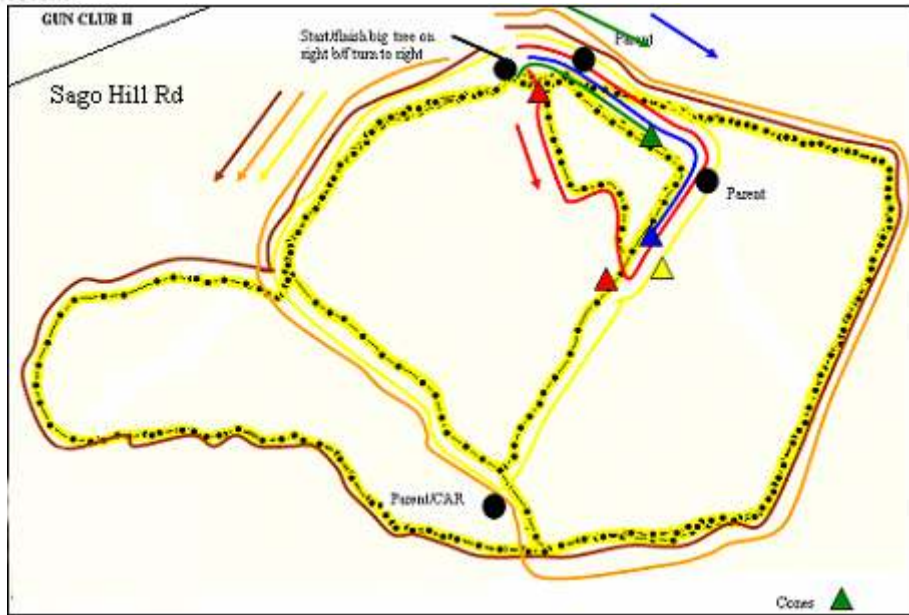

WOODY YALOK ATHLETICS CLUB

Gun Club II Handicap Haddon Common

Under 6	500m	250m out & back
Under 8	800m	400m out & back
Under 10	1100m	1 small loop
Under 12	1850m	1 big loop
Under 14	2650m	1 large loop
Under 16+	3350m	1 extra large loop