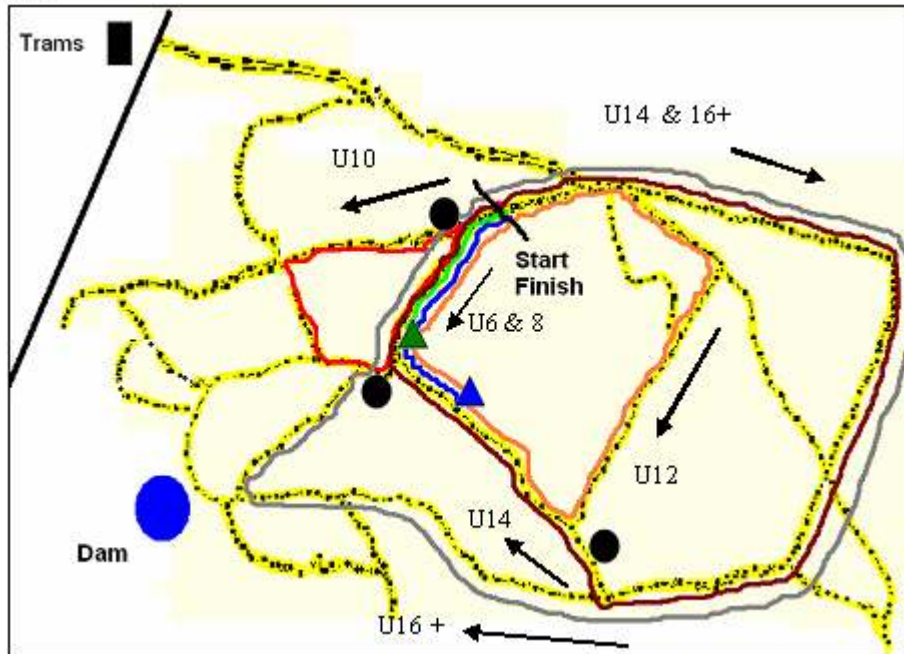

WOODY YALOK ATHLETICS CLUB

Gun Club Handicap

Under 6	500m	250m out & back
Under 8	800m	400m out & back
Under 10	1100m	1 Small loop
Under 12	1850m	1 big loop
Under 14	2650m	1 large loop
Under 16+	3600m	1 extra large loop