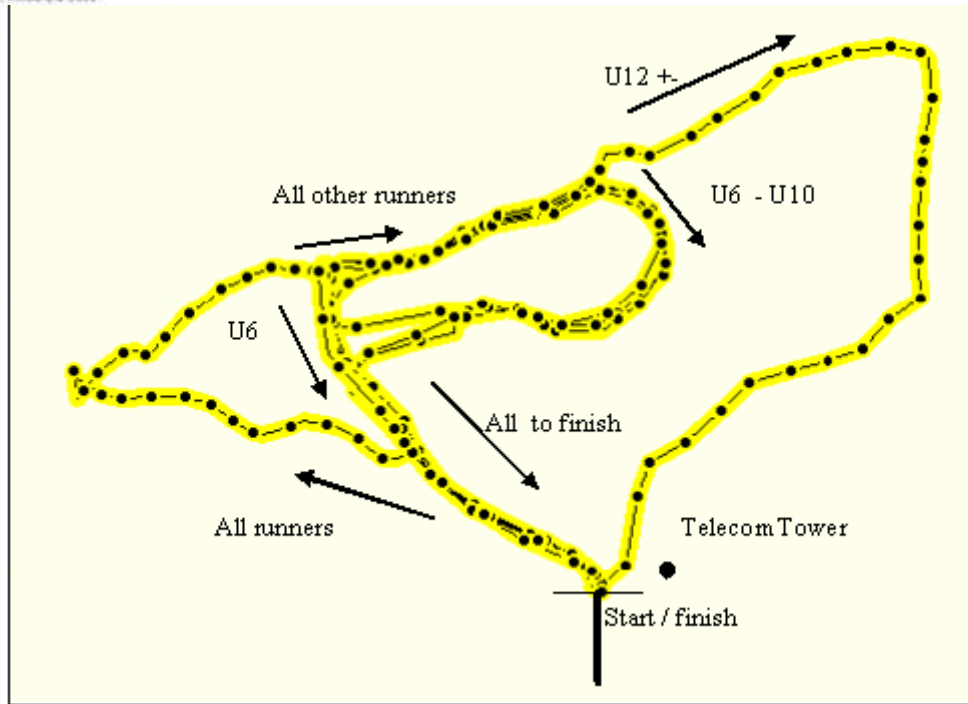

# WOODY YALOK ATHLETICS CLUB

## Ironman / Ironwoman Smythesdale quarries

Under 6	700m	1 small loop
Under 8	1050m	1 small - 1 medium
Under 10	1440m	1 small - 2 medium loops
Under 12	2200m	1 big and 1 medium loop
Under 14	3800m	2 big loops then the U10 small-2 medium loops
Under 16+	4600m	3 big loops then 1 U8 medium loop