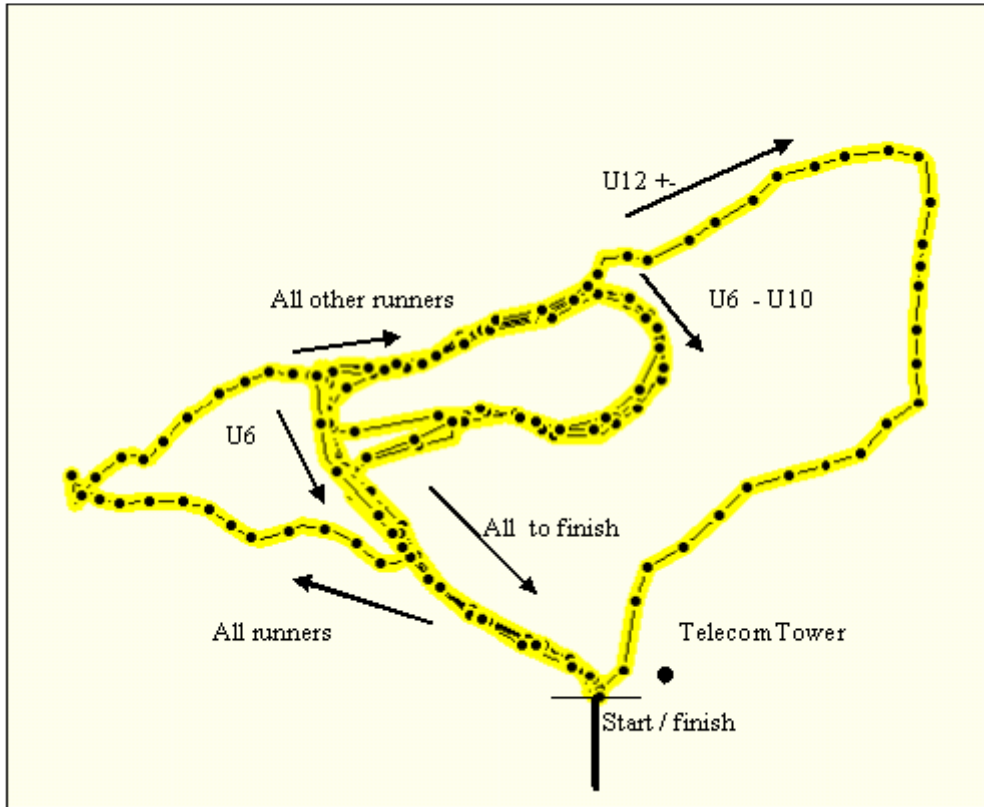

WOODY YALOK ATHLETICS CLUB

Ironman / Ironwoman Smythesdale quarries

Under 6	700m	1 small loop
Under 8	1050m	1 small - 1 medium
Under 10	1440m	1 small - 2 medium loops
Under 12	2200m	1 big and 1 medium loop
Under 14	3800m	2 big loops then the U10 small-2 medium loops
Under 16+	4600m	3 big loops then 1 U8 medium loop