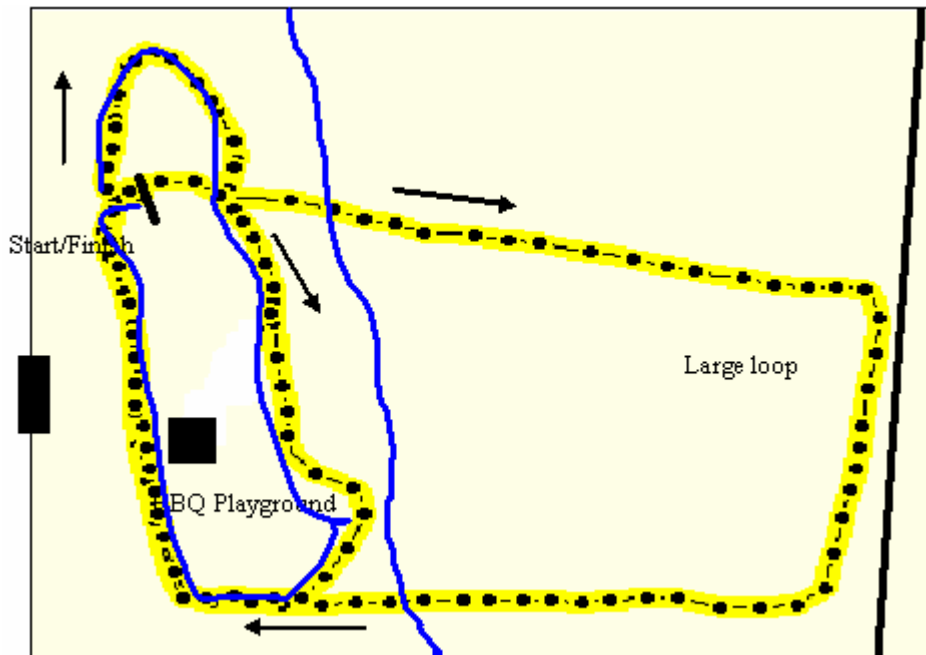

## Lions Park Handicap Haddon Lions Park

Under 6	400m (out 200 and back)
Under 8	850m 1 small and 1 big loop (start towards west)
Under 10	930m 1 small and 1 big loop (start towards east—bridge)
Under 12	2230 1 small/big loop and 1 small/large loop
Under 14	2750 2 small/large loops
Under 16+	3600 2 small/large loops and 1 small/big loop