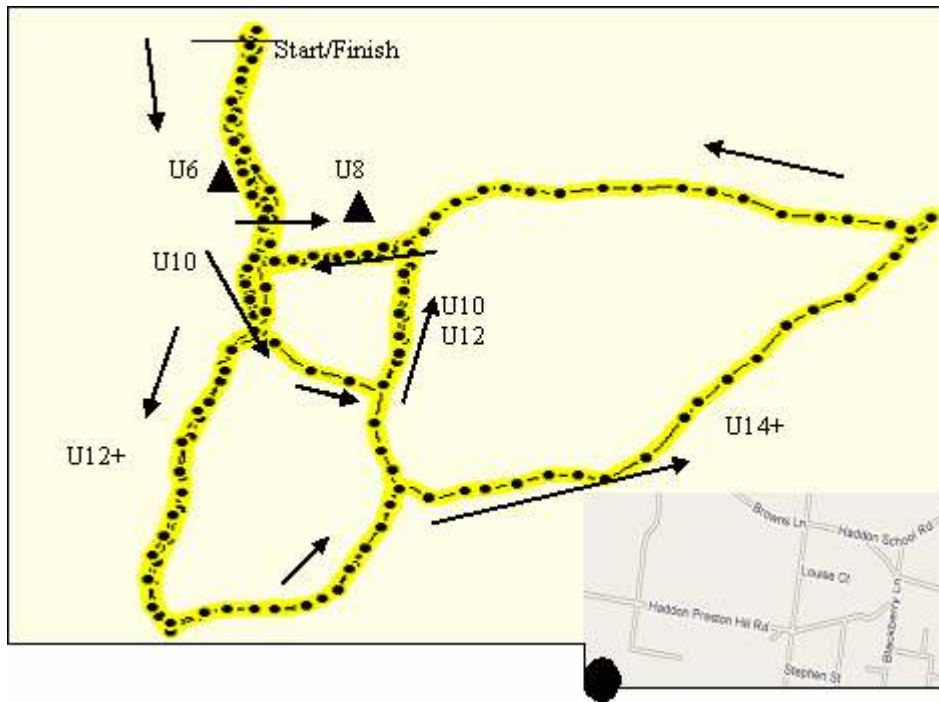

WOODY YALOOK ATHLETICS CLUB

Presidents Handicap Miners Hut Road Haddon

Under 6	400m (out 200 and back)
Under 8	800m (out 400 and back)
Under 10	1050m 1 small loop
Under 12	1700m 1 big loop
Under 14	2500 1 big/large loops
Under 16+	3550 1 small loop return and 1 large loop