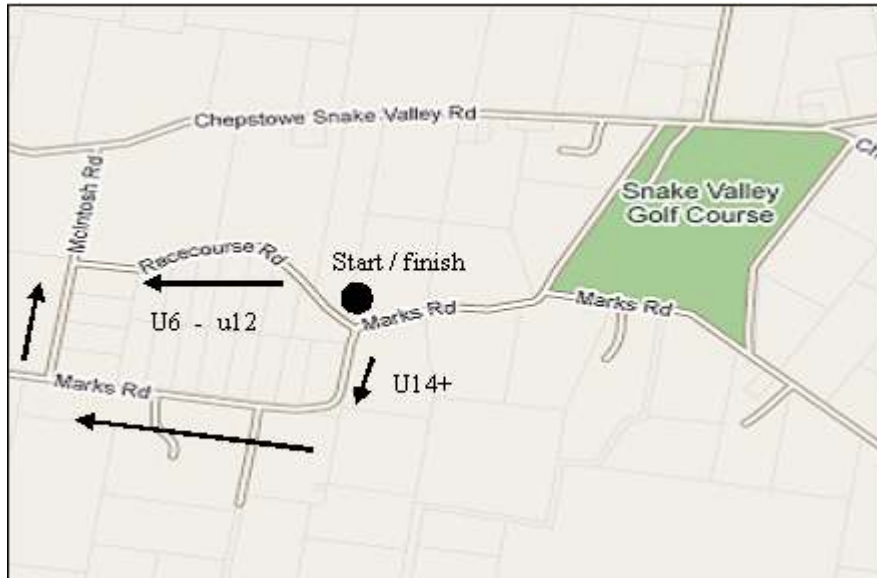

WOODY YALOK ATHLETICS CLUB

Snake Valley Handicap

Under 6	400m	200m	out & back
Under 8	800m	400m	out & back
Under 10		1000m	500m out & back
Under 12		1800m	900m out & back
Under 14		2600m	1 lap of block
Under 16+		3600m	500m out & back then 1 lap of block