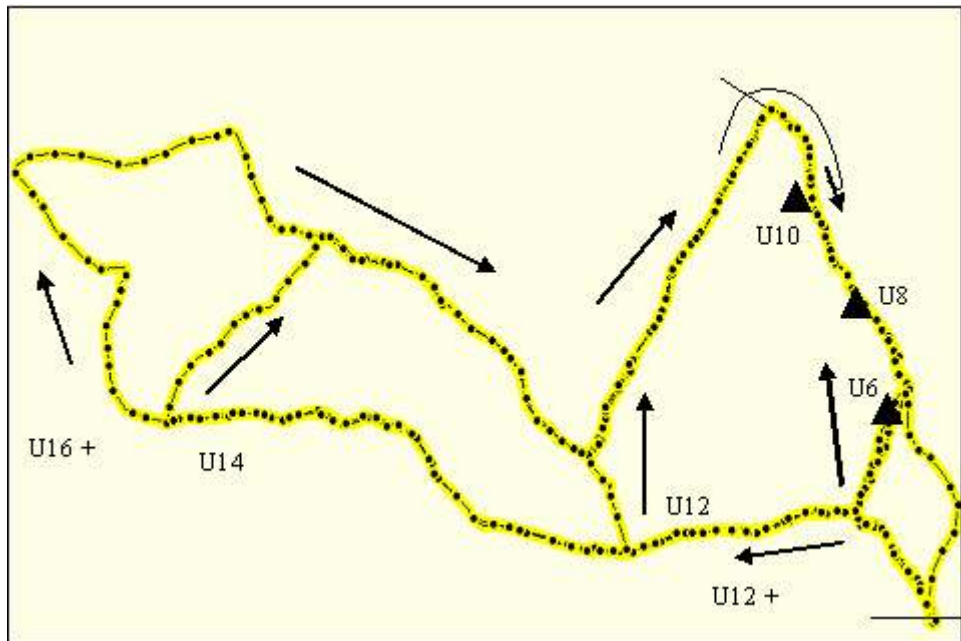

WOODY YALOK ATHLETICS CLUB

South Common Handicap Haddon Common

Under 6	600m	250m out & back
Under 8	1000m	400m out & back
Under 10	1400m	1 small loop
Under 12	2050m	1 big loop
Under 14	3650m	1 large loop
Under 16+	4300m	1 extra large loop